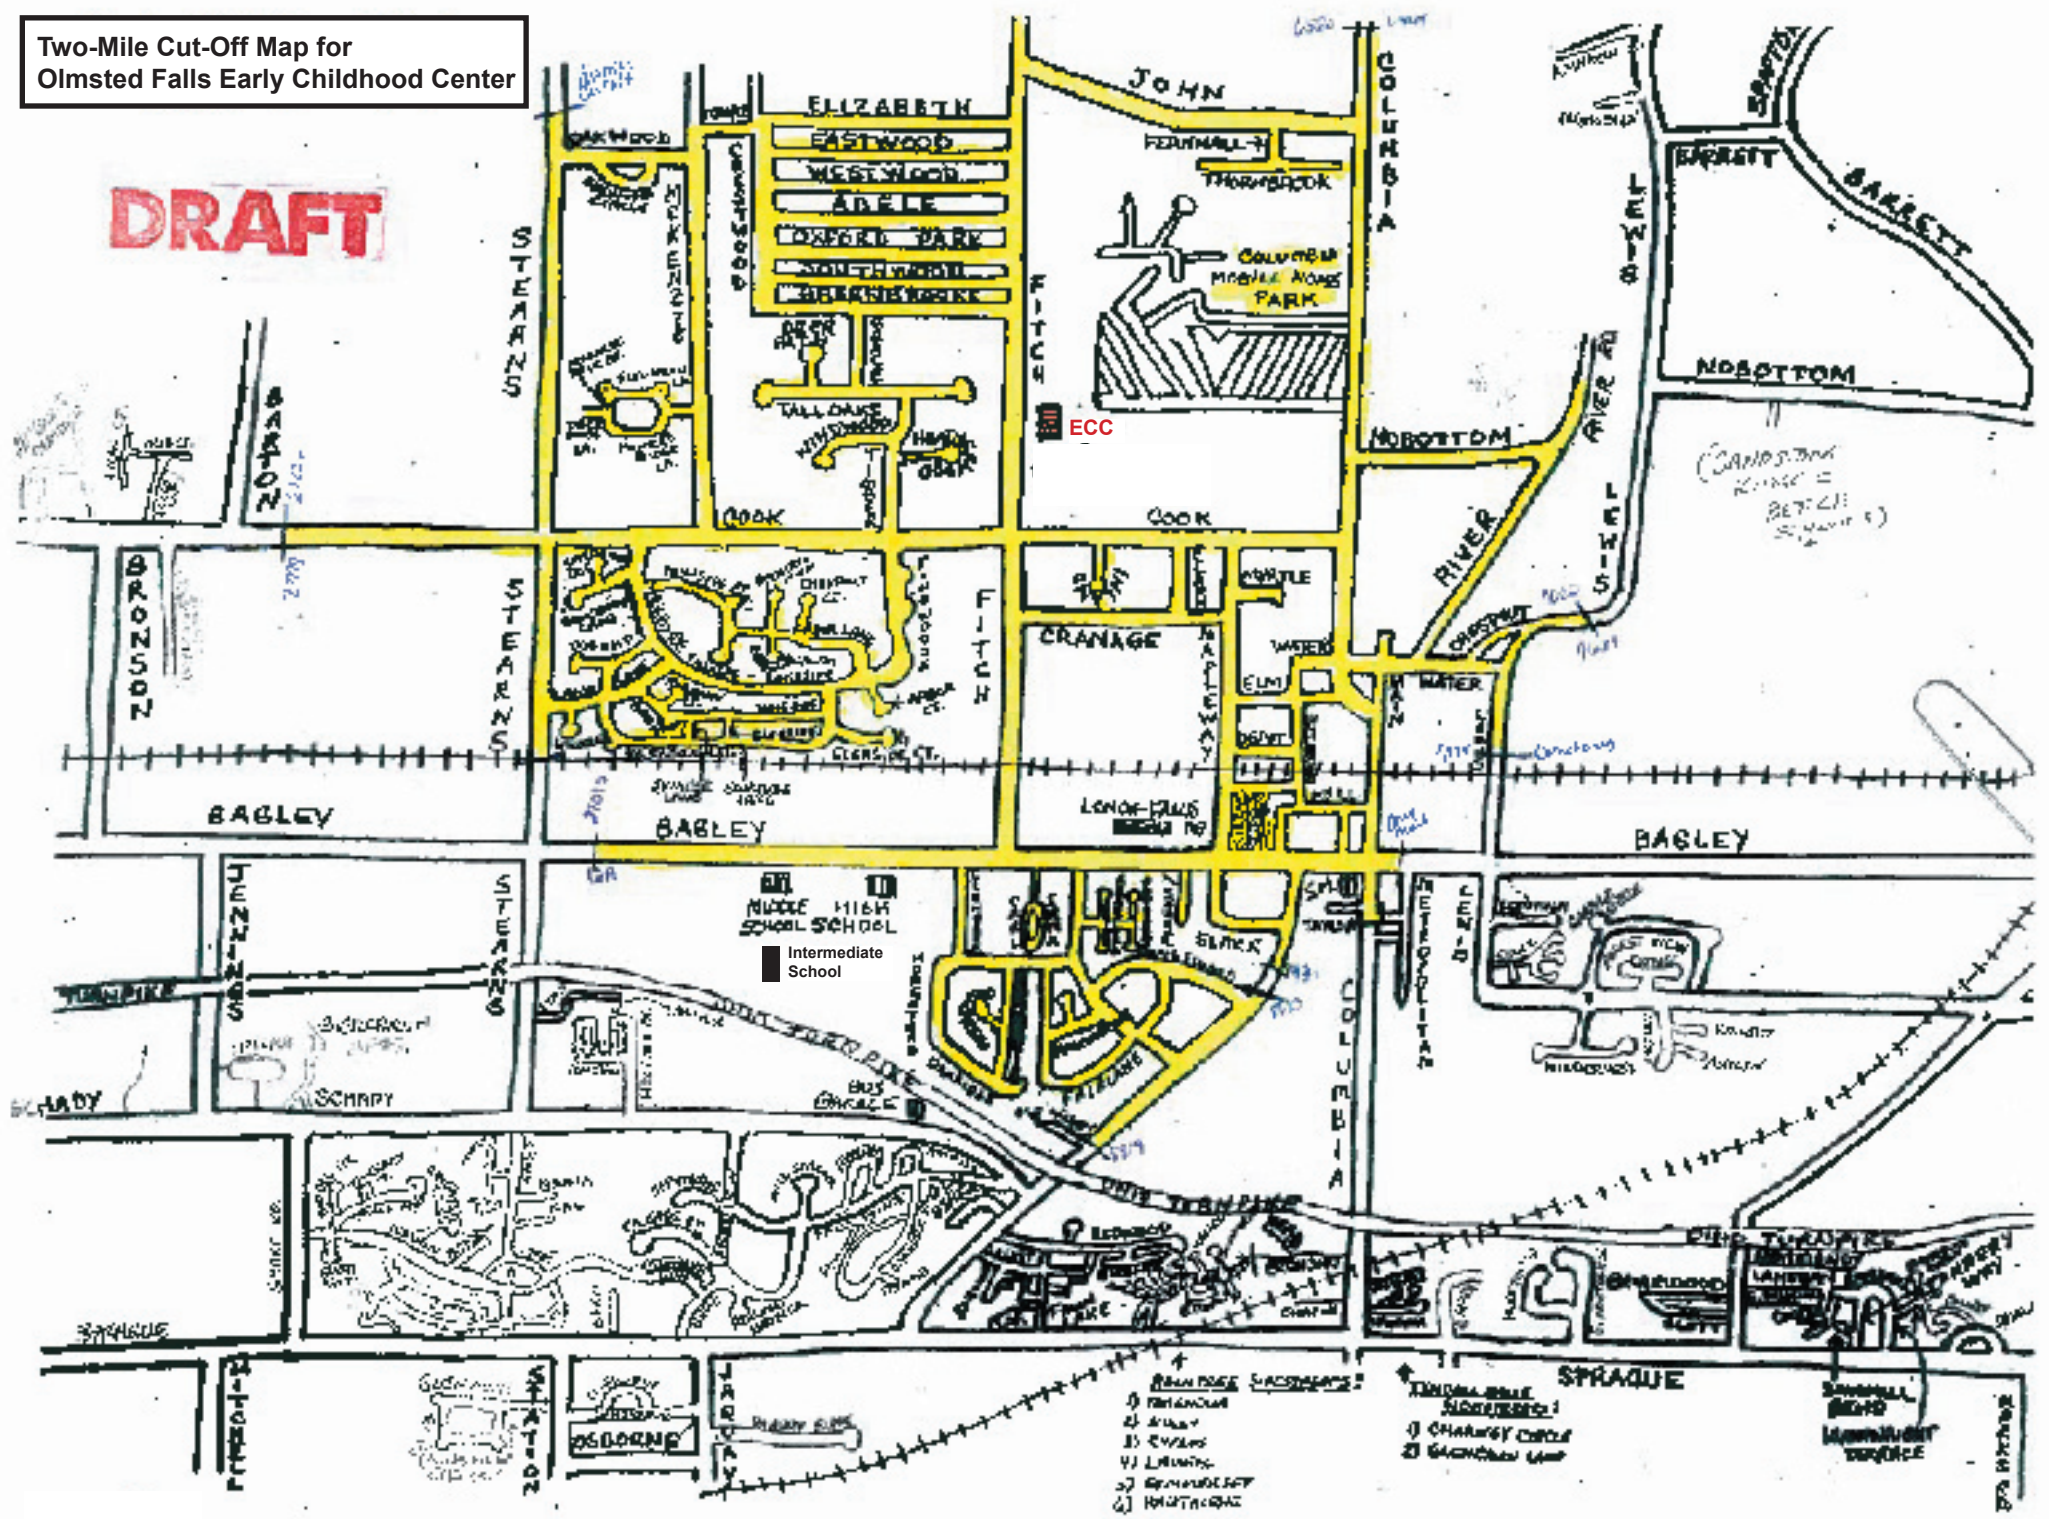

Two-Mile Cut-Off Map for  
Olmsted Falls Early Childhood Center

**DRAFT**

- RAINBOW CIRCULARS:**
- 1) RAINBOW
  - 2) ARLING
  - 3) EVELYN
  - 4) LINDA
  - 5) RAINBOW
  - 6) RAINBOW

- THIRD GRADE CIRCULARS:**
- 1) CHARLEY CIRCLE
  - 2) GARDNER WAY

**SMALL BIRD**  
Municipal  
Garage

City of Olmsted Falls